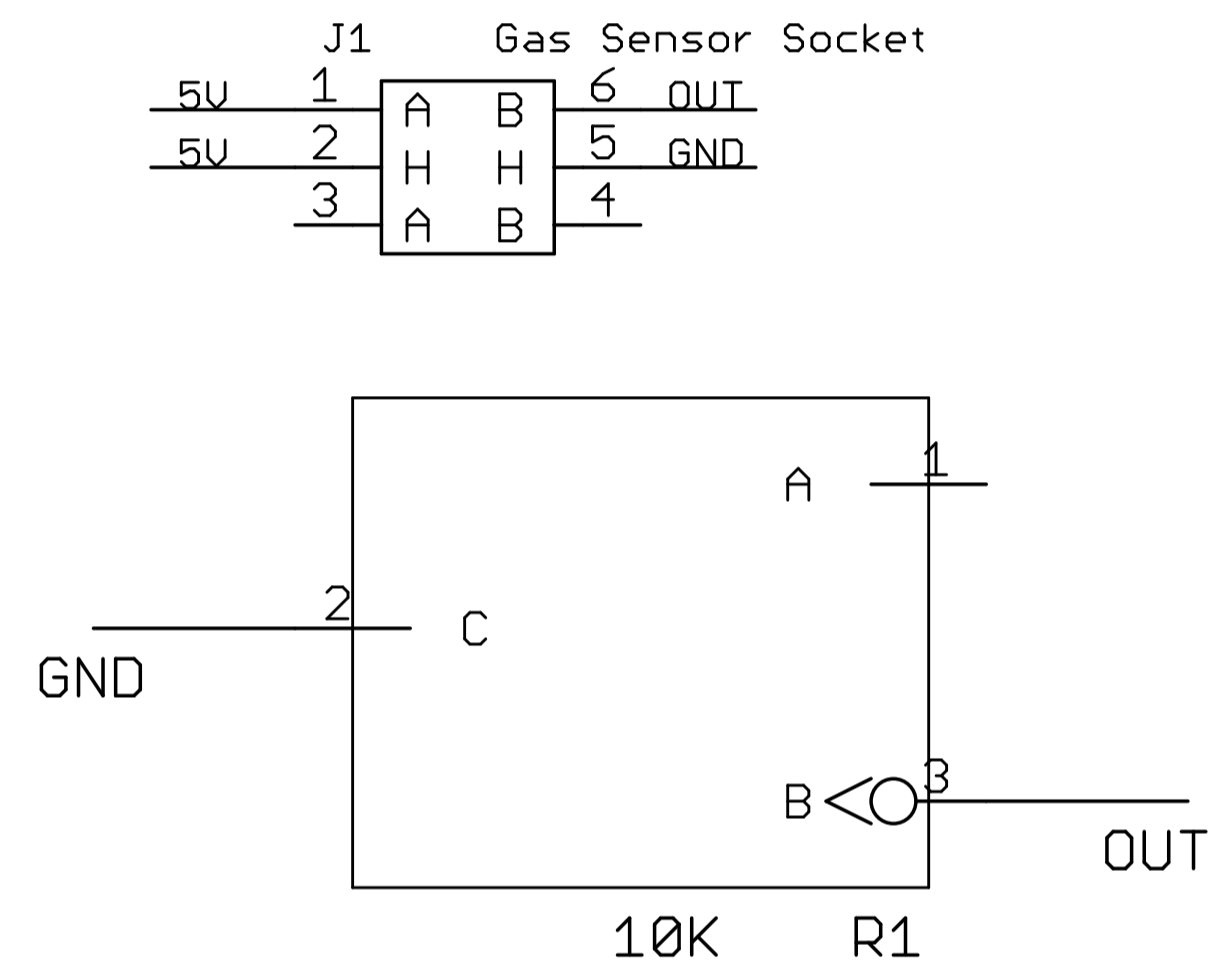

B

B

C

C

D

D

SeedStudio

TITLE: Grove-Gas Sensor v1.4