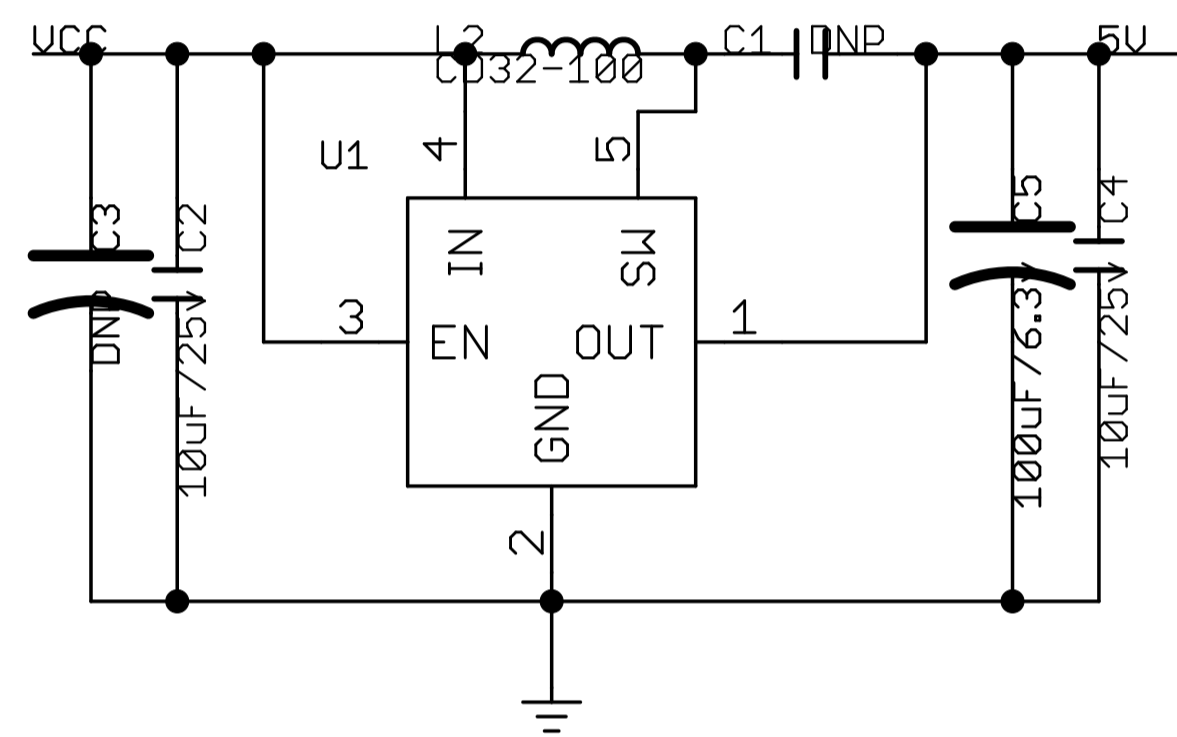

B

B

C

C

D

D

SeedStudio

TITLE: Grove-Gas Sensor v1.4