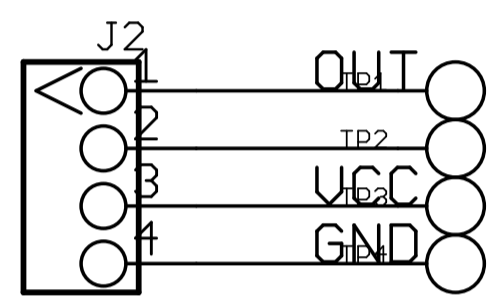

B

B

C

C

D

D

SeedStudio

TITLE: Grove-Gas Sensor v1.4